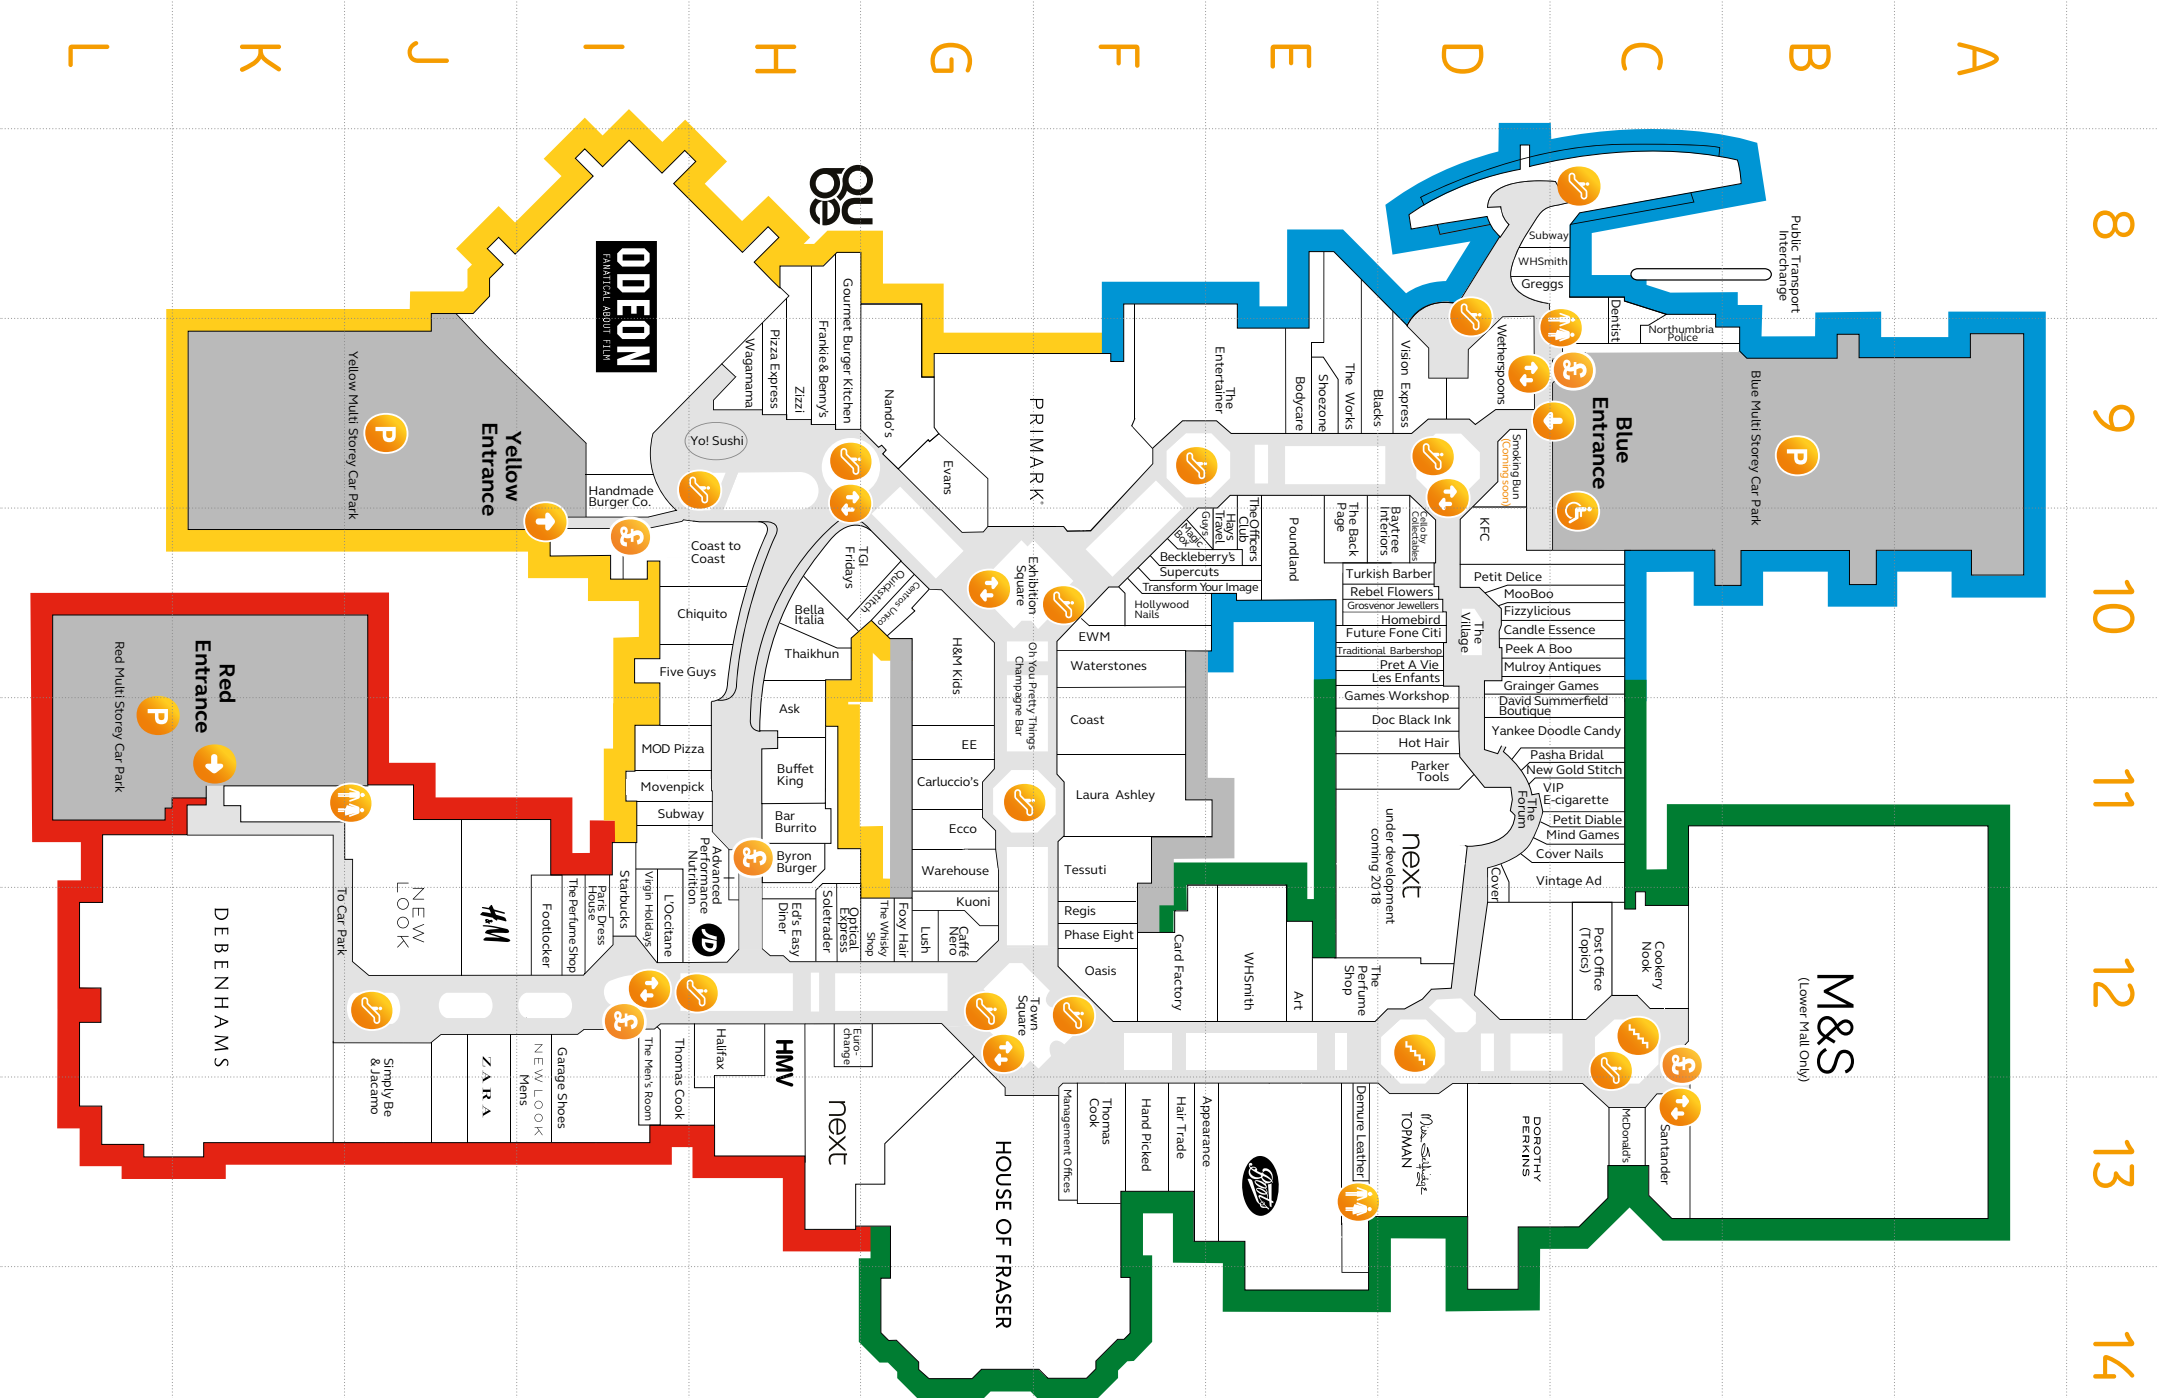

Downstairs

Upstairs

Key

- Entrance
- Stairs
- Escalators
- Car park
- Toilets

Your guide to finding your way around

intu.co.uk/metrocentre

intu Metrocentre is divided into colour coded malls (red, blue, green and yellow) which co-ordinate with the nearest free car park. The malls are linked by platinum mall which is coloured grey on the map.

The centre is split over two floors with a main entrance at each of the four main malls, each mall has a Customer Services Desk based near the entrance.

To use this map take the grid reference letter and number to find your square and then look for the coloured box. i.e. you can find House of Fraser in square F6 and it's green mall.

Next	H12
Oasis	F12
Paris Dress House	I12
Phase Eight	F12
Primark	F3
Primark	F10
Quiz	E2
River Island	H5
Simply Be	J12
Superdry	G5
Tessuti Woman	F11
TK Maxx	C3
Topshop	D6
Warehouse	G11
Yours Clothing	E6
Zara	I5
Zara	J12

Restaurants/Bars	
Ambar (above Odeon)	I9
Ask Italian	H11
Barburrito	H11
Bella Italia	H10
Big Lukes	H2
Buffet King @ Metro	H11
Byron Burger	H11
Carluccio's	G11
Chiquito	I10
Coast to Coast	I10

Debenhams	J5
Debenhams	K12
Ed's Easy Diner	H12
Five Guys	I10
Frankie & Benny's	H9
Gourmet Burger Kitchen	H9
Handmade Burger Company	I9
Harvester	K2
House of Fraser	F6
M&S	B6
MOD Pizza	I11
Namco Funscape Bar	H2
Nando's	D3
Nando's	G9
Oh You Pretty Things	G10
Pizza Express	H9
Pizza Hut	L3
Pizza Hut	C2
Smoking Bun (Coming soon)	D9
TGI Fridays	G10
Thaikhun	H10
Toby Carvery	K2
Wagamama	H9
Wetherspoons	D9
Yo! Sushi	H9
Zizzi	H9