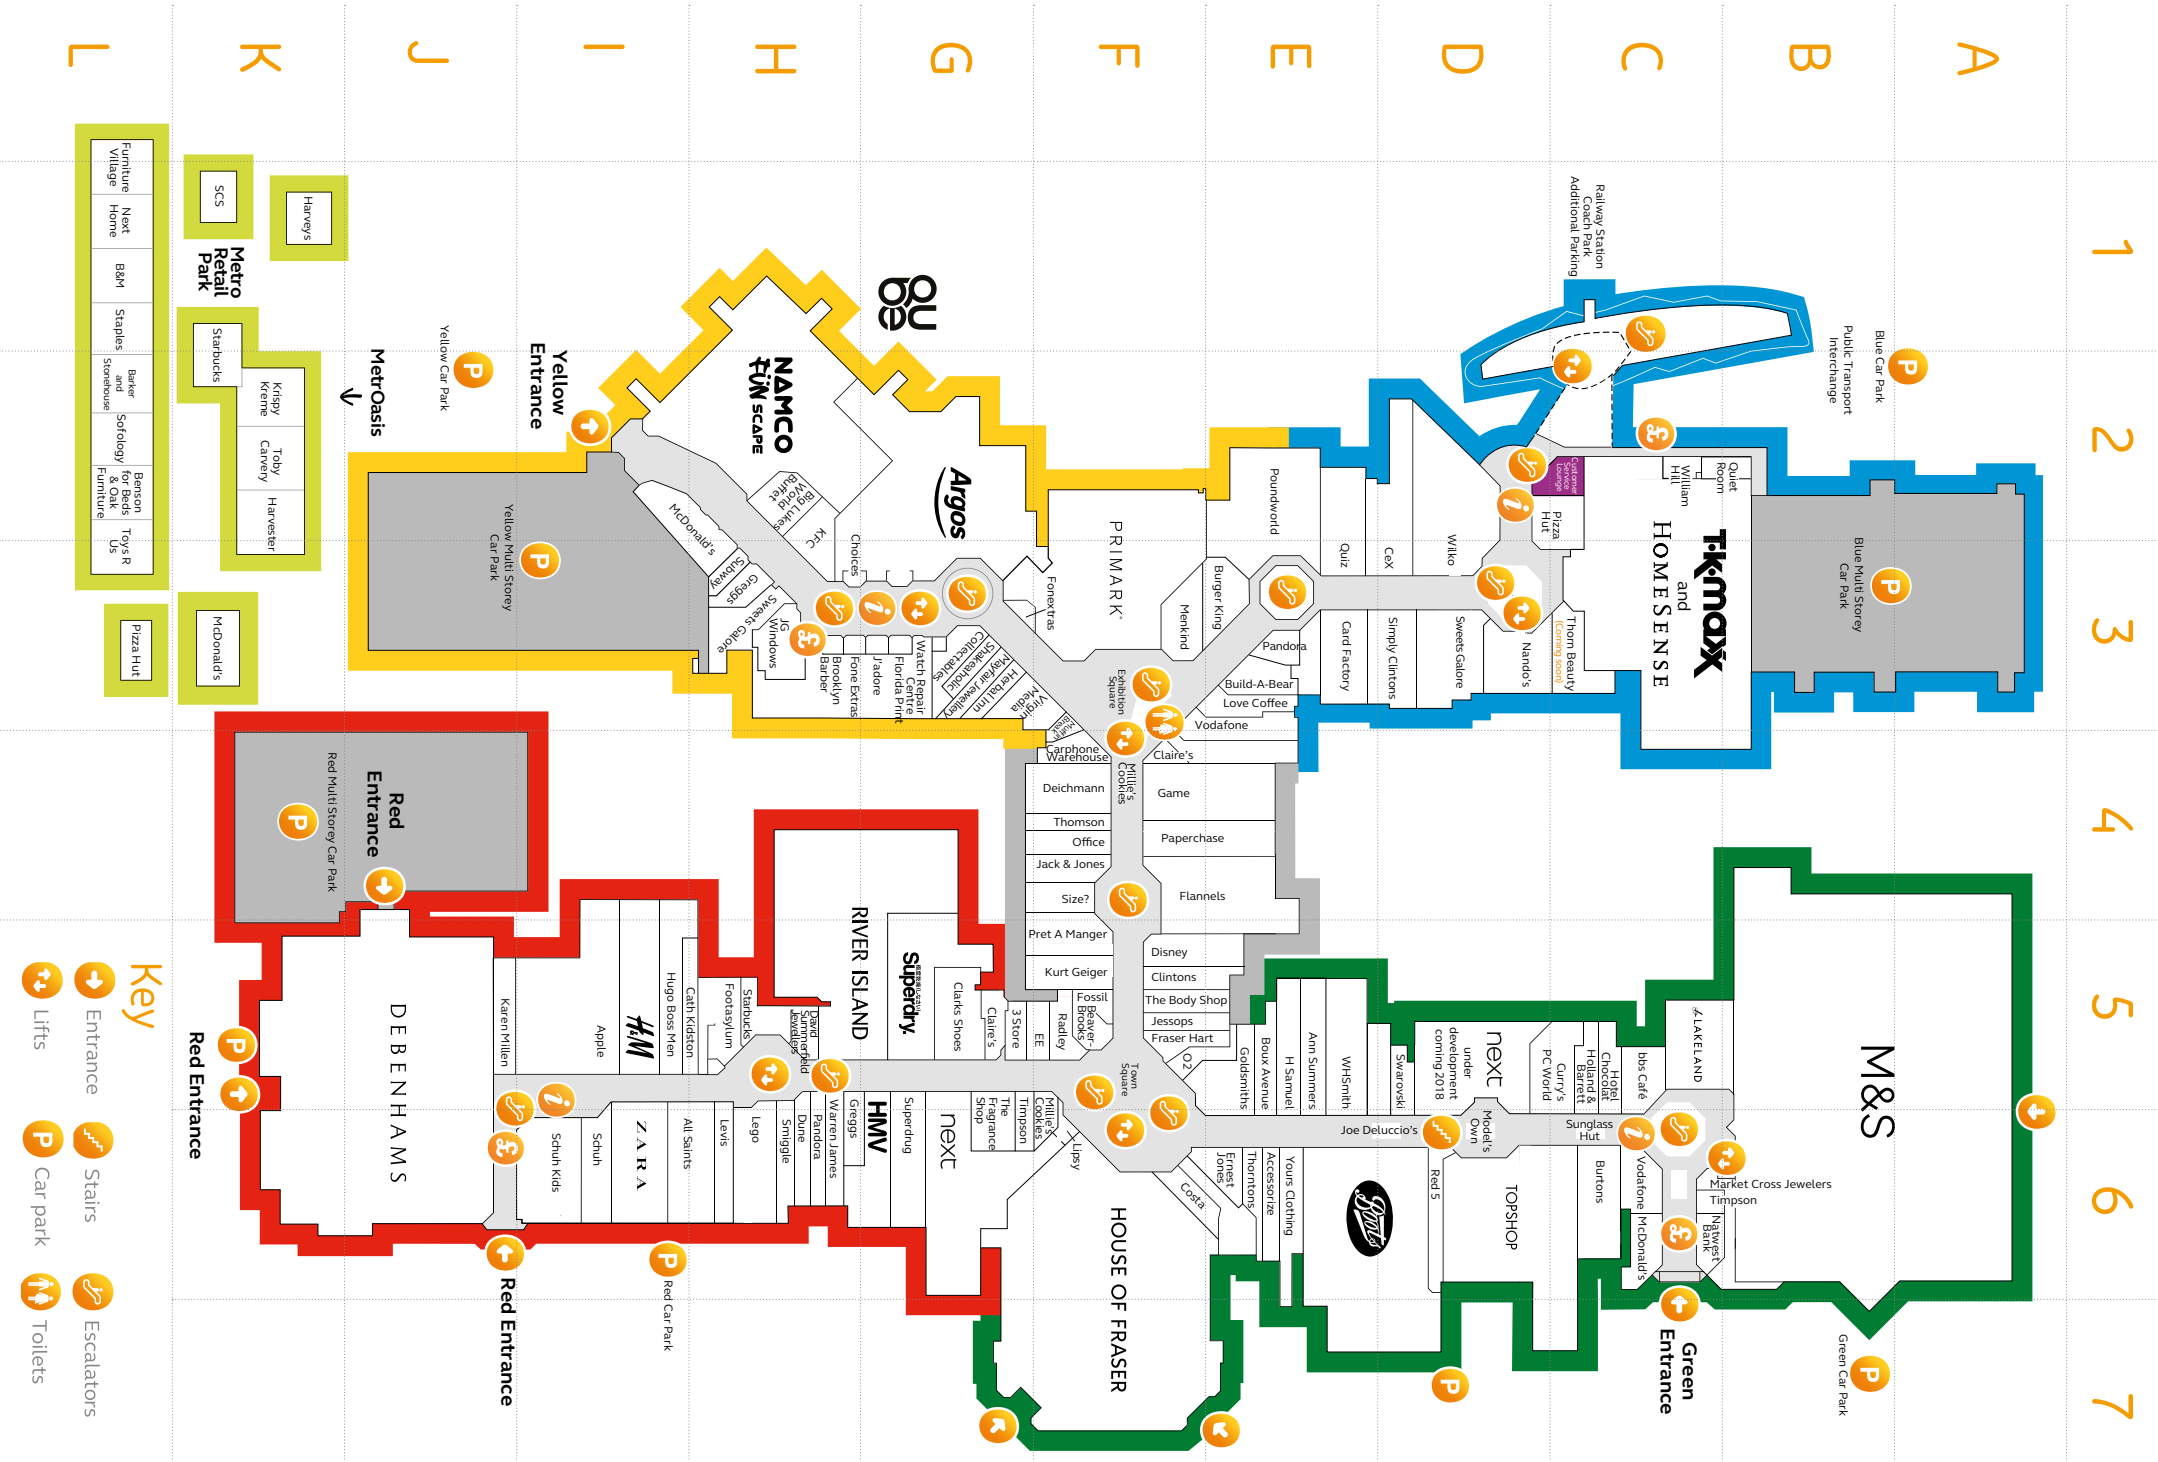

Downstairs

Upstairs

Key

- Entrance
- Stairs
- Escalators
- Car park
- Toilets

Your guide to finding your way around

intu.co.uk/metrocentre

intu Metrocentre is divided into colour coded malls (red, blue, green and yellow) which co-ordinate with the nearest free car park. The malls are linked by platinum mall which is coloured grey on the map.

The centre is split over two floors with a main entrance at each of the four main malls, each mall has a Customer Services Desk based near the entrance.

To use this map take the grid reference letter and number to find your square and then look for the coloured box. i.e. you can find House of Fraser in square F6 and it's green mall.

Department & Variety Stores	
Argos Extra	G2
B&M	L1

Boots	E6
Boots	E13
Debenhams	J5
Debenhams	K12
House of Fraser	F6
House of Fraser	G13
M&S	B5
Next	G5
Next	H12
TK Maxx	C3
Wilko	D2

Entertainment & Leisure	
Gala Bingo	L1
Namco Funscape	H2
Odeon IMAX Cinema	I9
William Hill	C2

Next	H12
Oasis	F12
Paris Dress House	I12
Phase Eight	F12
Primark	F3
Primark	F10
Quiz	E2
River Island	H5
Simply Be	J12
Superdry	G5
Tessuti Woman	F11
TK Maxx	C3
Topshop	D6
Warehouse	G11
Yours Clothing	E6
Zara	I5
Zara	J12